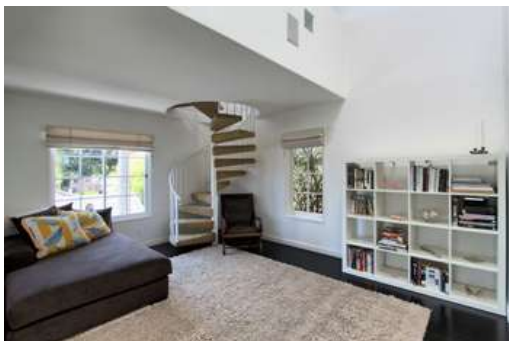

Creative Housing Group

"Apart from the Ordinary"

Nowita Place, Venica, CA 90291

Features & Amenities

East Coast-feeling in a West Coast setting, 3 blocks to Abbot Kinney!
Large landscaped grassy yard & mature trees
New deck in back w/ built in BBQ & bench seating
Master suite w/ tree top views features loft, sundeck & wood burning fireplace
Beautiful dark hardwood flooring
Fireplace in the living room
Full surround sound theater w/ 50" plasma
Double French doors; Galley kitchen w/ granite counters. Detached 2 car garage
Furniture/Housewares/Utilities
Cable/Electronics/Phone Service
Weekly Maid Service Available

Nowita Place- This very special 3 Bdrm/2bath home + detached guest house w/ fully bath/kitchnette is situated in a country setting on the Historic Venice Walk Streets, just 3 blocks to Venice Beach and 8 blocks to the beach!